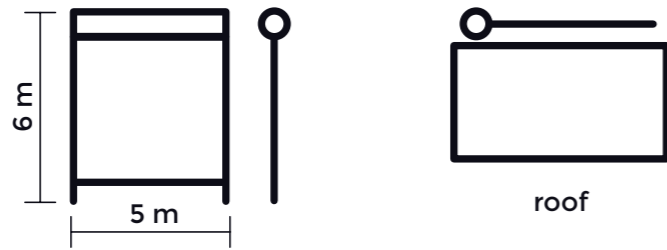

selt.com

Veranda V ZIIP

colour	RAL
electric drive	yes
maximum projection	6 m
maximum width	5 m
tilt angle	0°-45°

Properties:

- Extruded aluminium construction
- Maximum dimensions: width 5 m, projection 6 m
- Possibility to connect systems with modular guide rail bracket
- Construction in accordance with PN-EN 13561
- Pneumatic fabric tensioning system
- SERGE 1% and SERGE 600 fabrics

Optional cassette mounting which allows to choose the tilt angle

guide rail bracket

guide rail bracket

guide rail bracket

profiles made from durable extruded aluminium alloy

roof

Optional cassette mounting which allows to choose the tilt angle