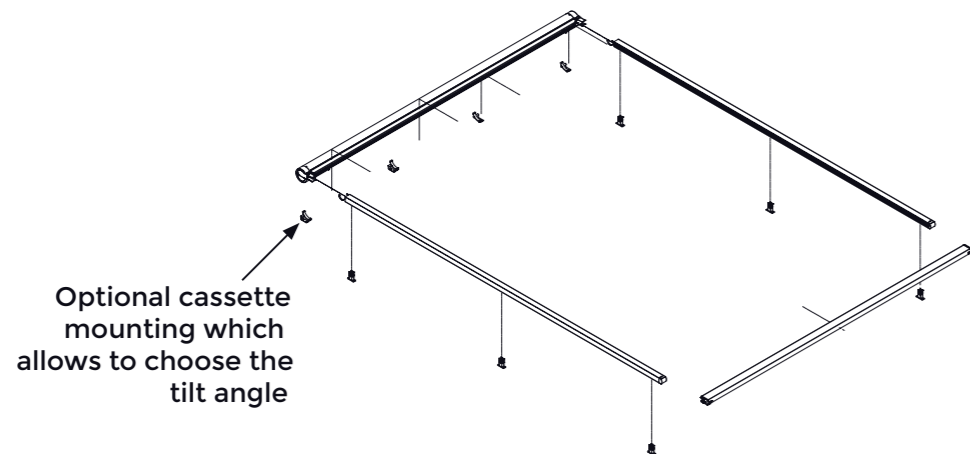

selt.com

Veranda V ZIIP

colour	RAL
electric drive	yes
maximum projection	6 m
maximum width	5 m
tilt angle	0°-45°

Properties:

- Extruded aluminium construction
- Maximum dimensions: width 5 m, projection 6 m
- Possibility to connect systems with modular guide rail bracket
- Construction in accordance with PN-EN 13561
- Pneumatic fabric tensioning system
- SERGE 1% and SERGE 600 fabrics

Optional cassette mounting which allows to choose the tilt angle

guide rail bracket

guide rail bracket

guide rail bracket

profiles made from durable extruded aluminium alloy

roof

Optional cassette mounting which allows to choose the tilt angle