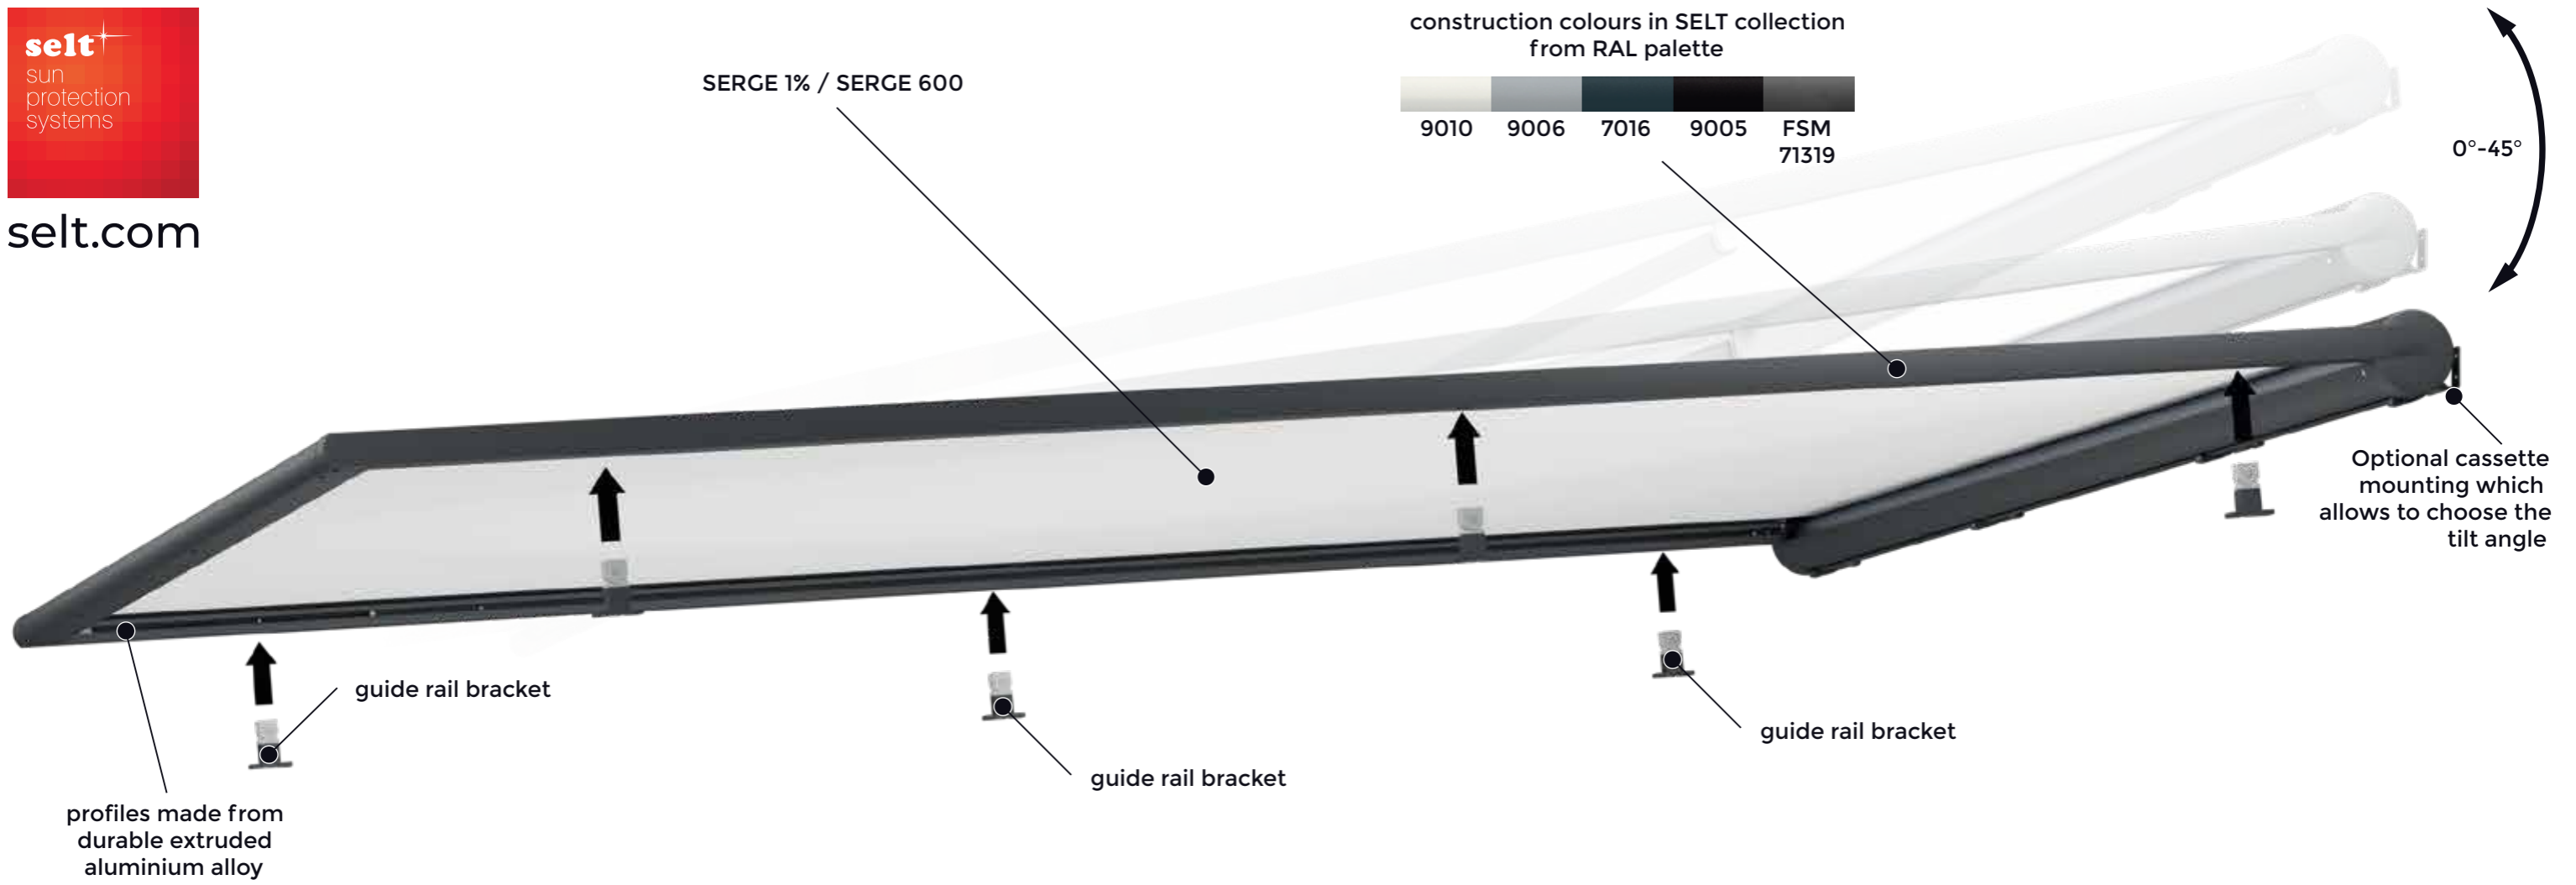

selt.com

Veranda V ZIIP

colour	RAL
electric drive	yes
maximum projection	6 m
maximum width	5 m
tilt angle	0°-45°

Properties:

- Extruded aluminium construction
- Maximum dimensions: width 5 m, projection 6 m
- Possibility to connect systems with modular guide rail bracket
- Construction in accordance with PN-EN 13561
- Pneumatic fabric tensioning system
- SERGE 1% and SERGE 600 fabrics

Standard construction colours:

- RAL 9010 mat
- RAL 9005 mat
- RAL 9006 mat
- FSM 71319
- RAL 7016 mat

Veranda V ZIIP

selt.com

construction colours in SELT collection
from RAL palette

SERGE 1% / SERGE 600

0°-45°

Optional cassette mounting which allows to choose the tilt angle

guide rail bracket

guide rail bracket

guide rail bracket

profiles made from durable extruded aluminium alloy

roof

Optional cassette mounting which allows to choose the tilt angle