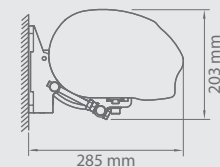

TERRACE AWNING DAKAR

Colour	RAL
Electric drive	yes
Manual drive	yes
Maximum width	6.0 m
Maximum projection	3.6 m
Cassette	yes
Tilt angle	5°–40°
Fabric	150 patterns
Valance	yes

Standard construction colours:

- RAL 9010 mat ● RAL 9006 mat
- RAL 1015 mat ● RAL 8014 mat
- FSM 71319

Cranks and gears are available in colours:
RAL 9010, RAL 1013, RAL 8017, RAL 7035, RAL 7016.

Roof rafter installation

Ceiling installation