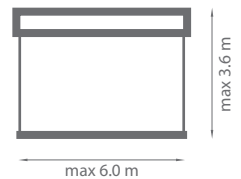

TERRACE AWNING DAKAR

Colour	RAL
Electric drive	yes
Manual drive	yes
Maximum width	6.0 m
Maximum projection	3.6 m
Cassette	yes
Tilt angle	5°–40°
Fabric	150 patterns
Valance	yes

Standard construction colours:

- RAL 9010 mat ● RAL 9006 mat
- RAL 1015 mat ● RAL 8014 mat
- FSM 71319

Cranks and gears are available in colours:
RAL 9010, RAL 1013, RAL 8017, RAL 7035, RAL 7016.

Roof rafter installation

Ceiling installation