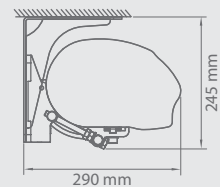

Ceiling installation