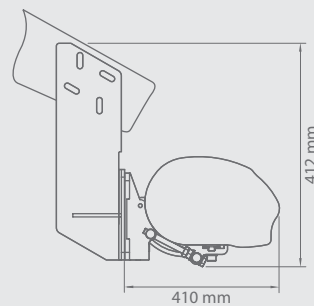

Roof rafter installation