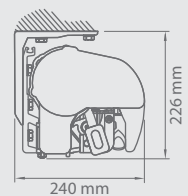

Ceiling installation