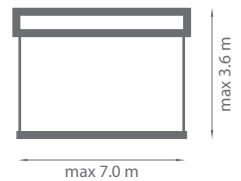

TERRACE AWNING PALLADIO

Colour	RAL
Electric drive	yes
Manual drive	yes
Maximum width	7.0 m
Maximum projection	3.6 m
Cassette	yes
Tilt angle	5°-50°
Fabric	150 patterns
Valance	yes

Standard construction colours:

- RAL 9010 mat ● RAL 9006 mat
- RAL 1015 mat ● RAL 8014 mat
- FSM 71319

Cranks and gears are available in colours:
RAL 9010, RAL 1013, RAL 8017, RAL 7035, RAL 7016.

Roof rafter installation

Ceiling installation