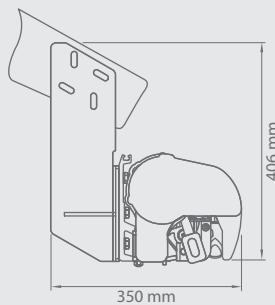

Roof rafter installation