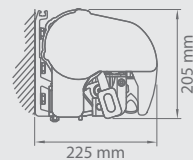

- RAL 9010 mat ● RAL 9006 mat
- RAL 1015 mat ● RAL 8014 mat
- FSM 71319

Cranks and gears are available in colours:
RAL 9010, RAL 1013, RAL 8017, RAL 7035, RAL 7016.

Roof rafter installation

Ceiling installation

Wall installation

Properties:

- *Construction made from extruded aluminium*
- *Flyer's chains in the arms*
- *Square bar*
- *Additionally strengthened cassette*
- *Cassette protects the fabric from weather conditions*
- *Supporting square bar facilitates installation*
- *Simple handling using full weather automation*
- *Possibility of using telescopic front bar support*
- *Set of overlapping arms with maximum projection of 3.1m*